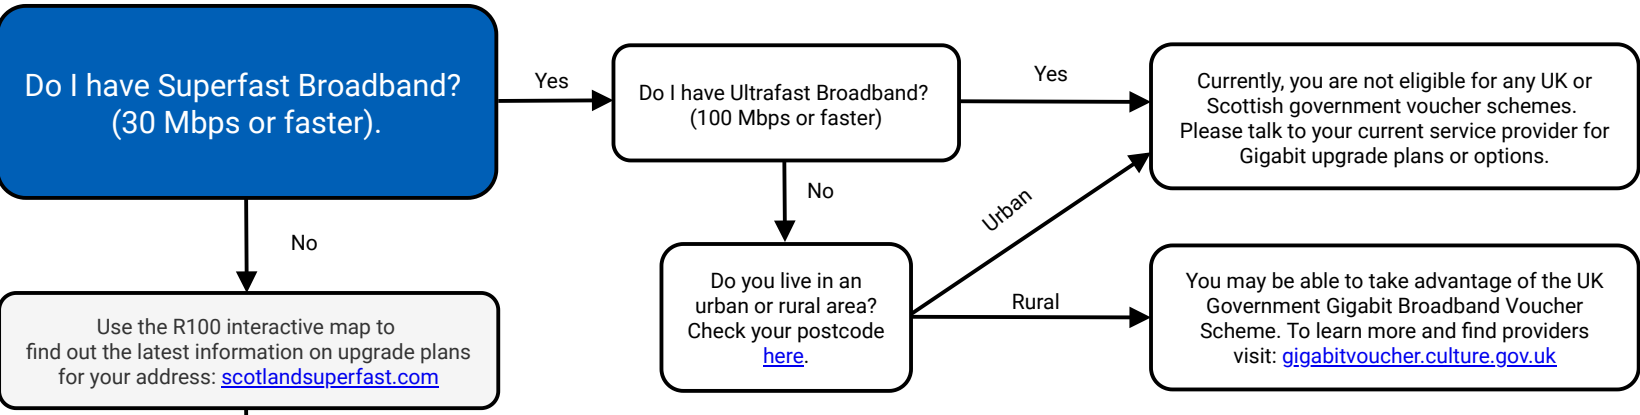

Reaching 100% Customer Journey

Department for Digital, Culture, Media & Sport
**GIGABIT BROADBAND
VOUCHER SCHEME**